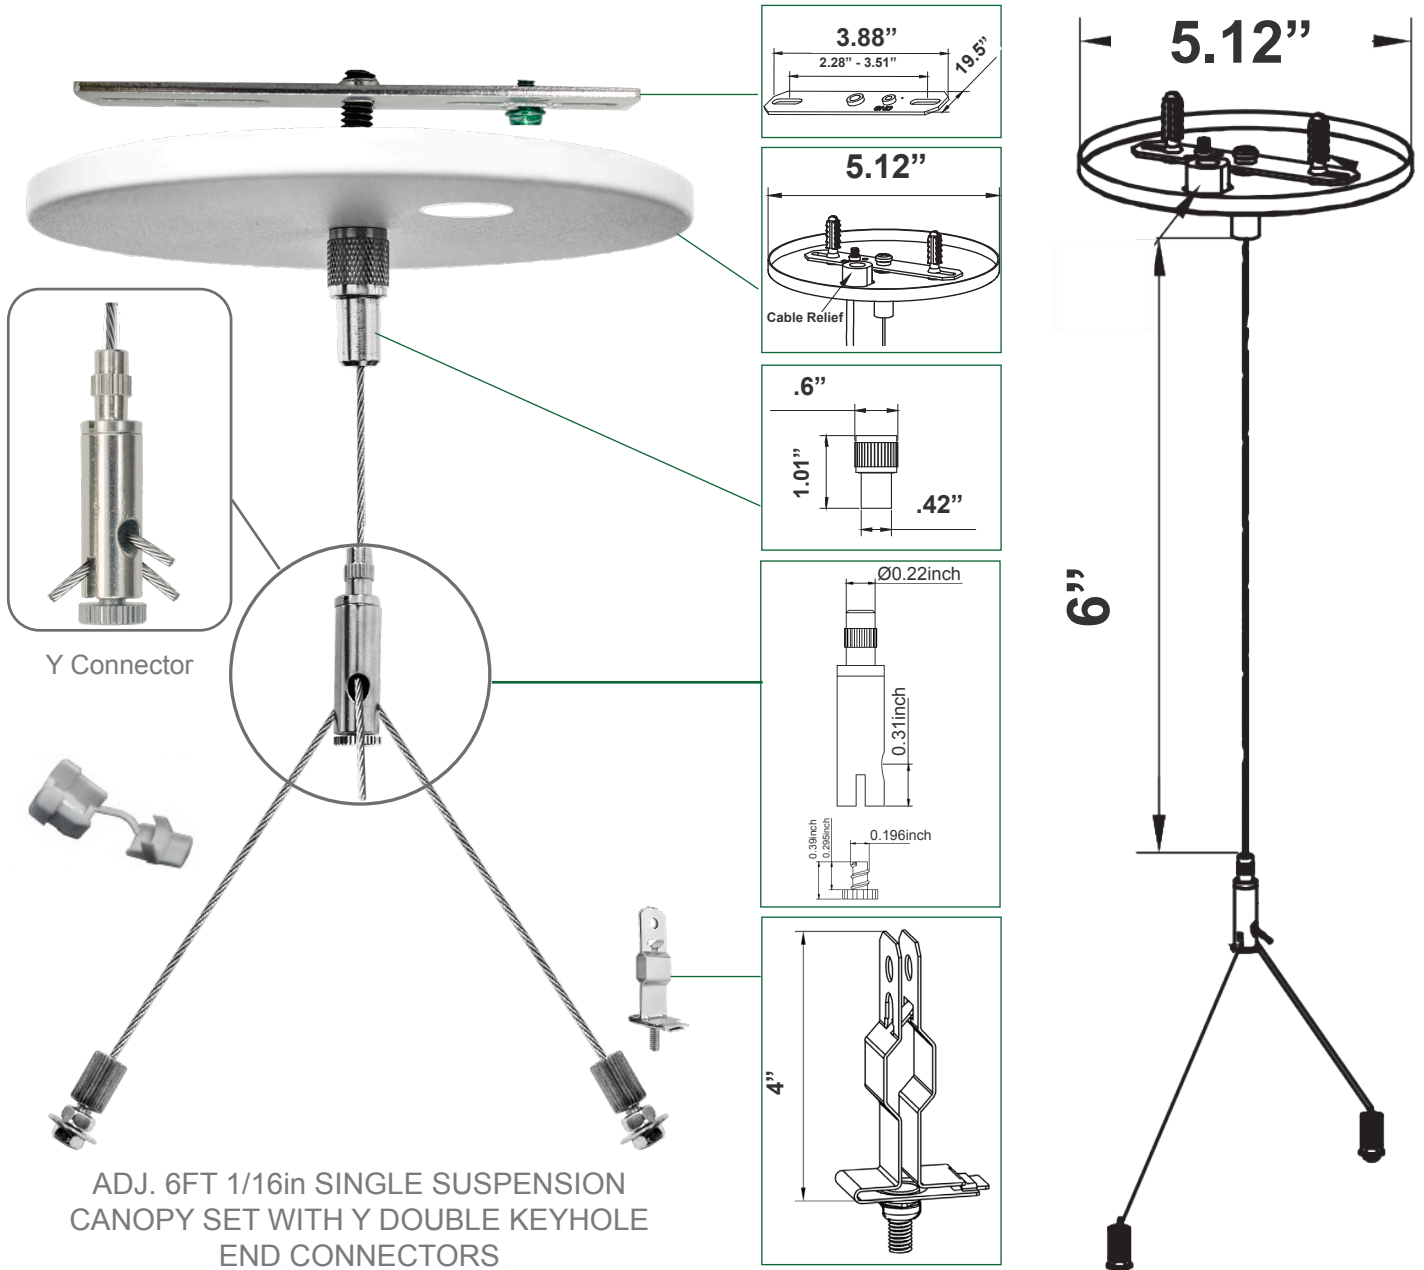

ADJ. 6FT 1/16in SINGLE SUSPENSION
CANOPY SET WITH Y DOUBLE KEYHOLE
END CONNECTORS

Mechanical:

- Adjustable Steel Aircraft Cable, 6FT Long Max.
- 1/16 Dia. Aircraft Cable
- Zinc-Plated Steel Connectors
- Steel Canopy, White Powder Coated
- Max Load: 70 Lbs.
- Fits on a Standard 3" or 4" Junction Boxes.
- Fits on T-Bar Ceilings
- Steel T-bar Clip Included
- White Plastic Cable Bushing Included

WESTGATE

Phone: (877) 805-2252 | Fax: (877) 805-2252
www.westgatemfg.com

Related Models:

SCL-CSY1P-6FT

SCL-CSY1-6FT

Accessories & Replacement Parts:

SCL-12FT-SJTW18/5
WHITE 12 FT. CORD, SJTW 18 AWG
5-CONDUCT (WH/BK/GN/PU/GY)

SCL-12FT-SJTW18/6
WHITE 12 FT. CORD, SJTW 18 AWG
6-CONDUCT (WH/BK/GN/PU/GY +
RED FOR EMERGENCY)

SCL-100FT-SJTW18/5
WHITE 100 FT. CORD, SJTW 18 AWG
5-CONDUCT (WH/BK/GN/PU/GY)

SCL-100FT-SJTW18/6
WHITE 100 FT. CORD, SJTW 18 AWG
6-CONDUCT (WH/BK/GN/PU/GY +
RED FOR EMERGENCY)

SCL-ASC-50FT
1/16IN 50FT ROLL STEEL AIRCRAFT
SUSPENSION CABLE

SCL-ASC-100FT
1/16IN 100FT ROLL STEEL AIRCRAFT
SUSPENSION CABLE

SCL-ASC-500FT
1/16" 500 FT. STEEL AIRCRAFT
SUSPENSION
CABLE

SCL-ASC-1000FT
1/16" 1000 FT. STEEL AIRCRAFT
SUSPENSION CABLE